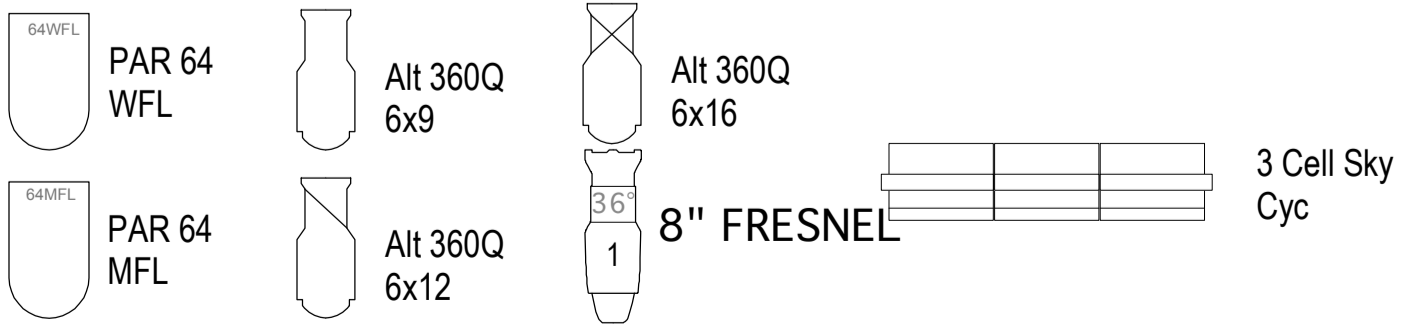

1 LX

FOH

Balcony Rail

Box Boom SR

Box Boom SL

Instruments

Show Name Mooseltoe National Tour 2008		
Part Number 1 of 1	Drawn By BGL	Date 11/18/08
CAD File Name Center Stage Artists		